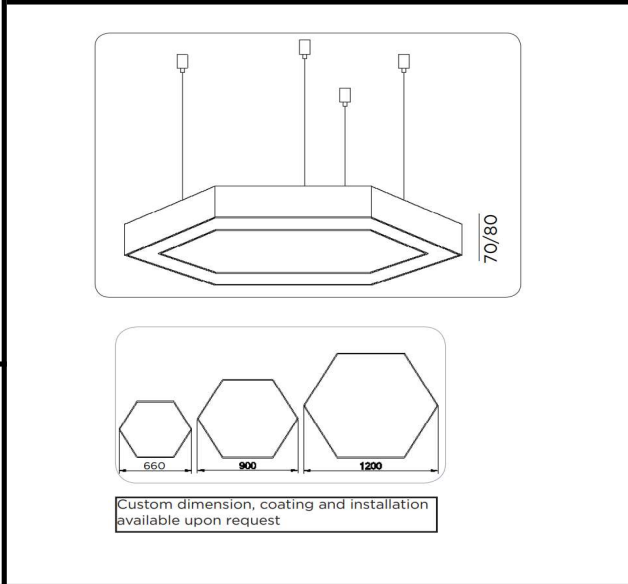

Sovitron Interior Pvt.Ltd.

Model Name	Hexagon Ring Pendant /DLARHEXDPD-35
Description	Architectural Light

Technical description	Image
-----------------------	-------

Dimension	Dia=660mm H=70mm/80mm
Frame	Aluminium
Color Tempertaure	3000K
Power	35W
Total Luminous Flux	2800 lm
Efficacy	80 lm/W
IP rating	50
Color Rendering	≥80
Mounting	Pendant
Optics	White Opal Diffuser
Dimming	NON-Dimmable
Operating Voltage	220-240 VAC
Standard Lifetime	L70 minimum at 50,000 burning hours

Dimension diagram

Remarks:-

Address: Plot #7 Saroorpur-Nangla Industrial Area,Ballabgarh-Sohna Road,Faridabad-121005
Email: info@sovitron.com